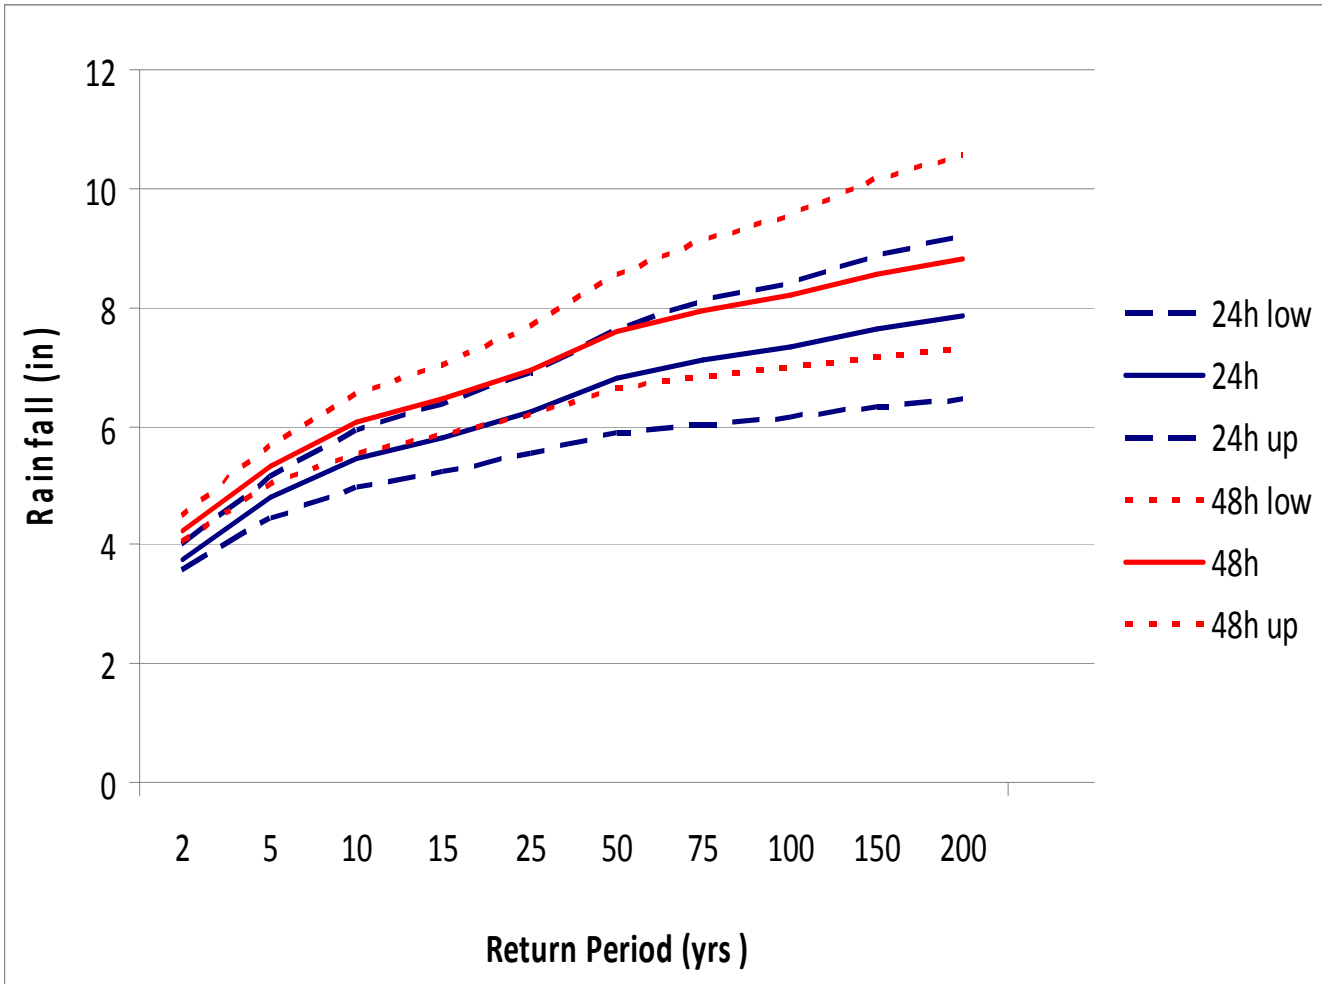

Confidence Intervals (95%) for Maximum 24h and 48h Rainfall at Mobile, AL

Confidence Intervals (95%) for Maximum 24h and 48h Rainfall at Bartow, FL